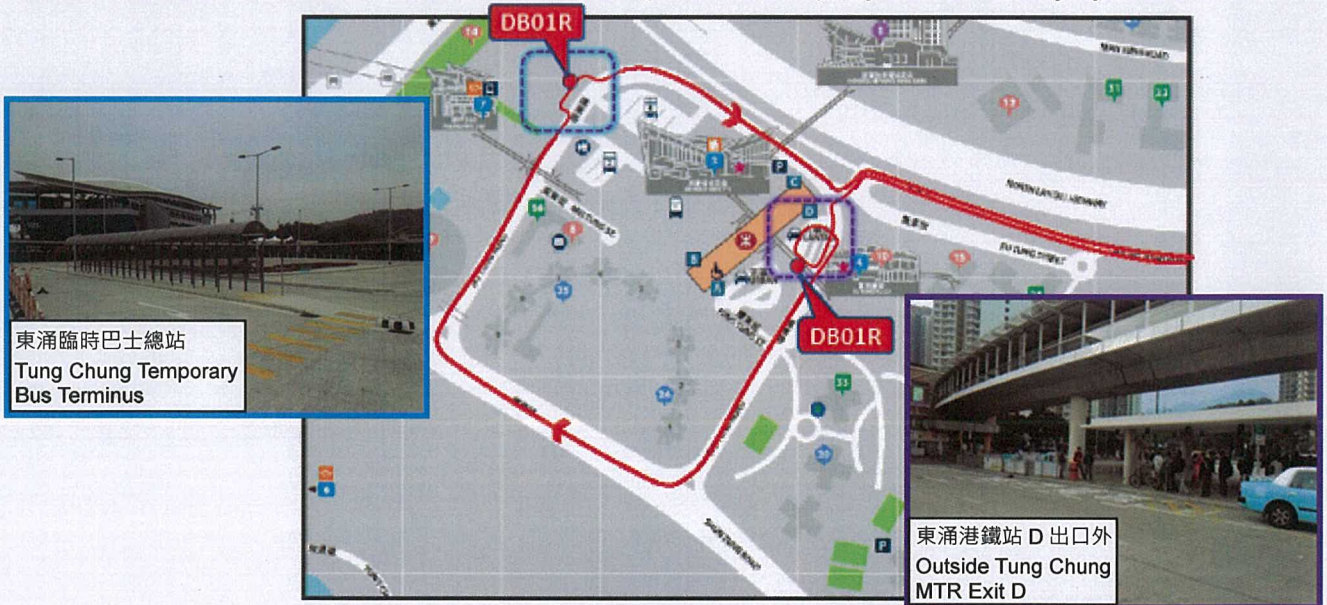

乘客通告 PASSENGER NOTICE

DB01R 東涌總站遷移及調整行車時間表

由 2015 年 4 月 20 日(星期一) 早上六時開始，DB01R 的東涌總站將會遷往毗鄰昂坪 360 纜車站的臨時總站，以配合東薈城的擴建工程。由於臨時總站偏遠，本公司會在東涌港鐵站 D 出口外 (大嶼山的士站後面) 加設一個新站。居民往返愉景灣時，在新站上落會更為快捷方便。請參閱下列位置圖及附頁的開車時間表。

若有任何查詢，請致電本公司客戶服務熱線 (365 12345)。

Relocation of DB01R Bus Terminal at Tung Chung and Adjustment of Timetable

With effect from 6 a.m. on 20 April 2015 (Monday), the Tung Chung terminal of DB01R will be relocated to the Temporary Bus Terminus near Ngong Ping 360 to facilitate the extension works of Citygate. In view of the distant location of the temporary terminus, we will add a new stop near Exit D of Tung Chung MTR station (behind Lantau taxi stand). It will be quicker and more convenient for residents to get on/off at this new stop when travelling to/from DB. Please see location map below and the attached new departure time table.

Please call our Customer Service Hotline (365 12345) if you have any question.

參考編號 Ref. No.: TSL/N011/2015

發出日期 Issued Date: 14/04/2015

除下日期 Removal Date: 19/05/2015

BY/dc

客戶服務熱線 :
Customer Service Hotline:

365 12345

資訊網址 :
Information Website:

dbcommunity.hk

愉景灣 愉景灣交通服務有限公司
Discovery Bay Transit Services Ltd.