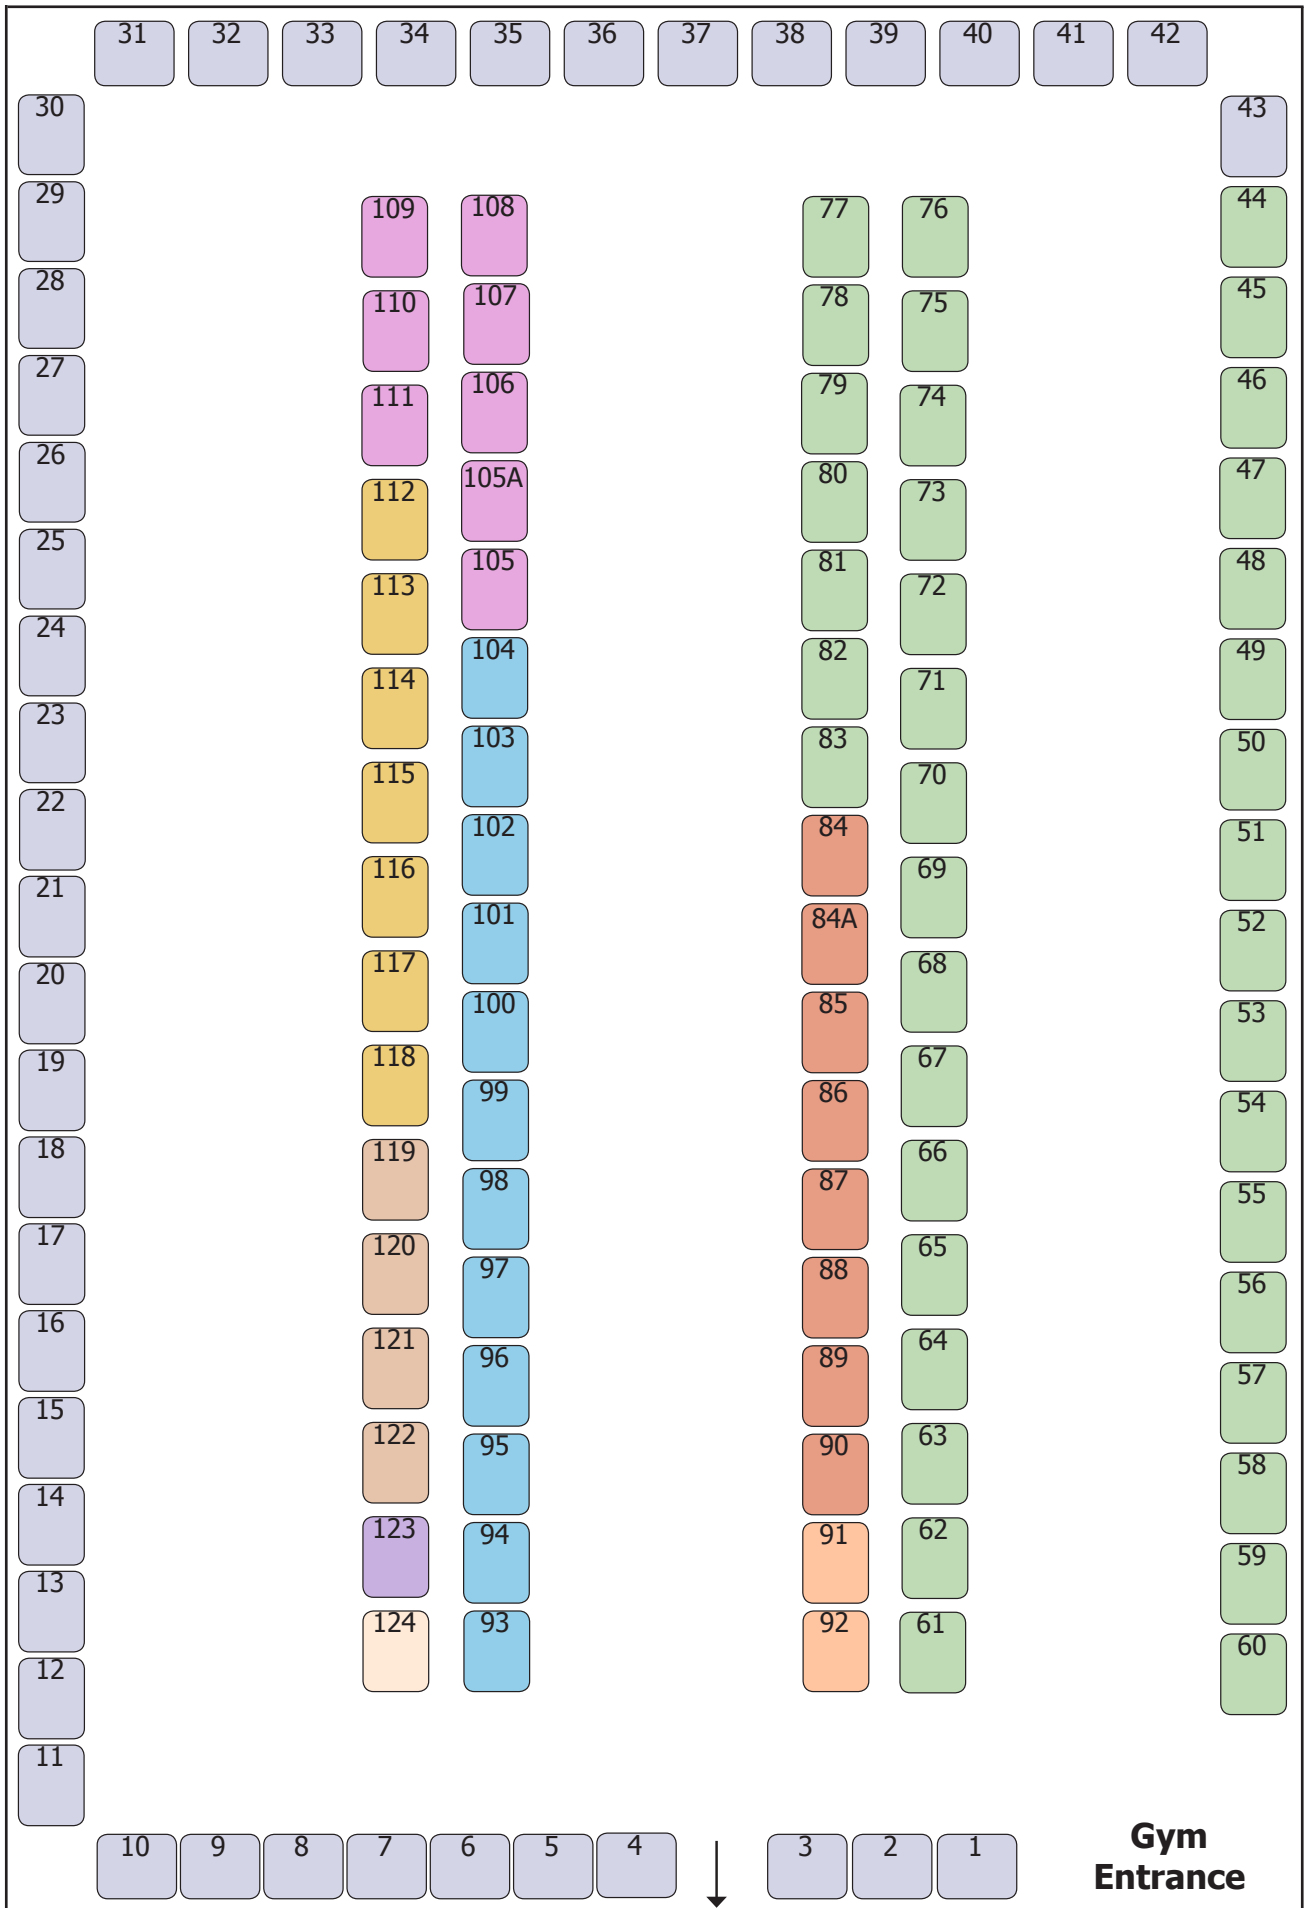

Switzerland

119. Les Roches International School of Hotel Management and Glion Institute of Higher Education
120. Ecole Hoteliere de Lausanne
121. Franklin University Switzerland
122. Swiss School of Tourism and Hospitality (SSTH)

Japan

123. Waseda University

China

124. The University of Nottingham Ningbo

**Gym
Entrance**